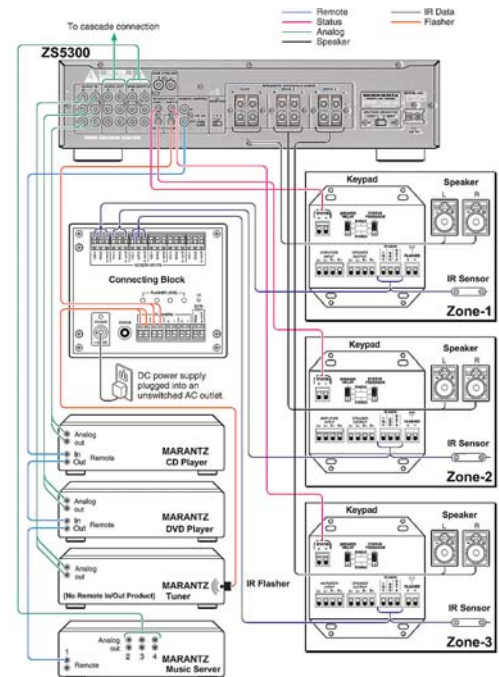

marantz®

ZS5300 Multi-Zone Control Amplifier

A 6-Channel Multi-Zone Control Amplifier designed specifically for an all-in-one solution to Custom Distributed Audio. When combined with a Marantz AV Receiver and/or other source components (eg. Music Server, CD Player and Cassette Deck), the ZS5300 transforms your main system into a 'Whole House Audio System'. Add another ZS5300 (up to 3) for a total of 9 zones. Ease of use and installation make the ZS5300 one of the most flexible, comprehensive and perfect audio products ever invented. In terms of sound quality, Custom Retailer (N/D, 2003) thought that the ZS5300 "had the speed and clarity" of our old mono-block amplifiers, the MA500's. They also said, "there was a sense of authority that is missing from lesser amps designed for multi-room use."

FEATURES

Number of Channels	6 (Stereo x 3)
Output Power/Channel (6 ohm)	60W
Power Transformer	R-Core
Compact Class-D Amplifier	•
Discrete Amplifier Stage	•
Matrix Source Switcher	•
Common Input Source	3
Direct Input/Zone	1
Zone Expandable Connection	•
Global Control Function	•
Majority Keypads Compatibility	•
Dual Voltage Capability	•

IN/OUTPUTS

AUDIO	
Analog L&R In (Common Source)	3
Analog L&R In (Zone Direct)	3
Analog L&R Out	3
Pre Amplifier L&R Out	1 (Zone-3)
Speaker Out	3
OTHERS	
D-Bus Remote (RC-5) In/Out	3
External Control In (Flasher In)	1
Status Out (DC 12V)	3

SPECIFICATIONS

AUDIO SECTION	
THD (20Hz - 20kHz, 8 ohms)	0.05%
Input Sensitivity / Impedance	300 mV/20 kohm
Frequency Response (+/- 3dB)	10Hz - 30kHz
S/N Ratio	85 dB
GENERAL	
Color	Black
Front Panel	Aluminum
Remote Control	RC5300ZS
Power Requirements	AC 120V / 230V, 60Hz
Power Consumption	100W
Dimension	
W x H x D (Inches)	17 1/8" x 4 1/2" x 13 1/8"
Weight (lbs.)	18.7